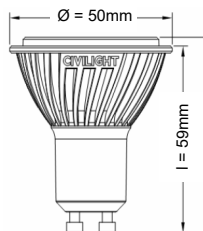

Mechanical Drawing